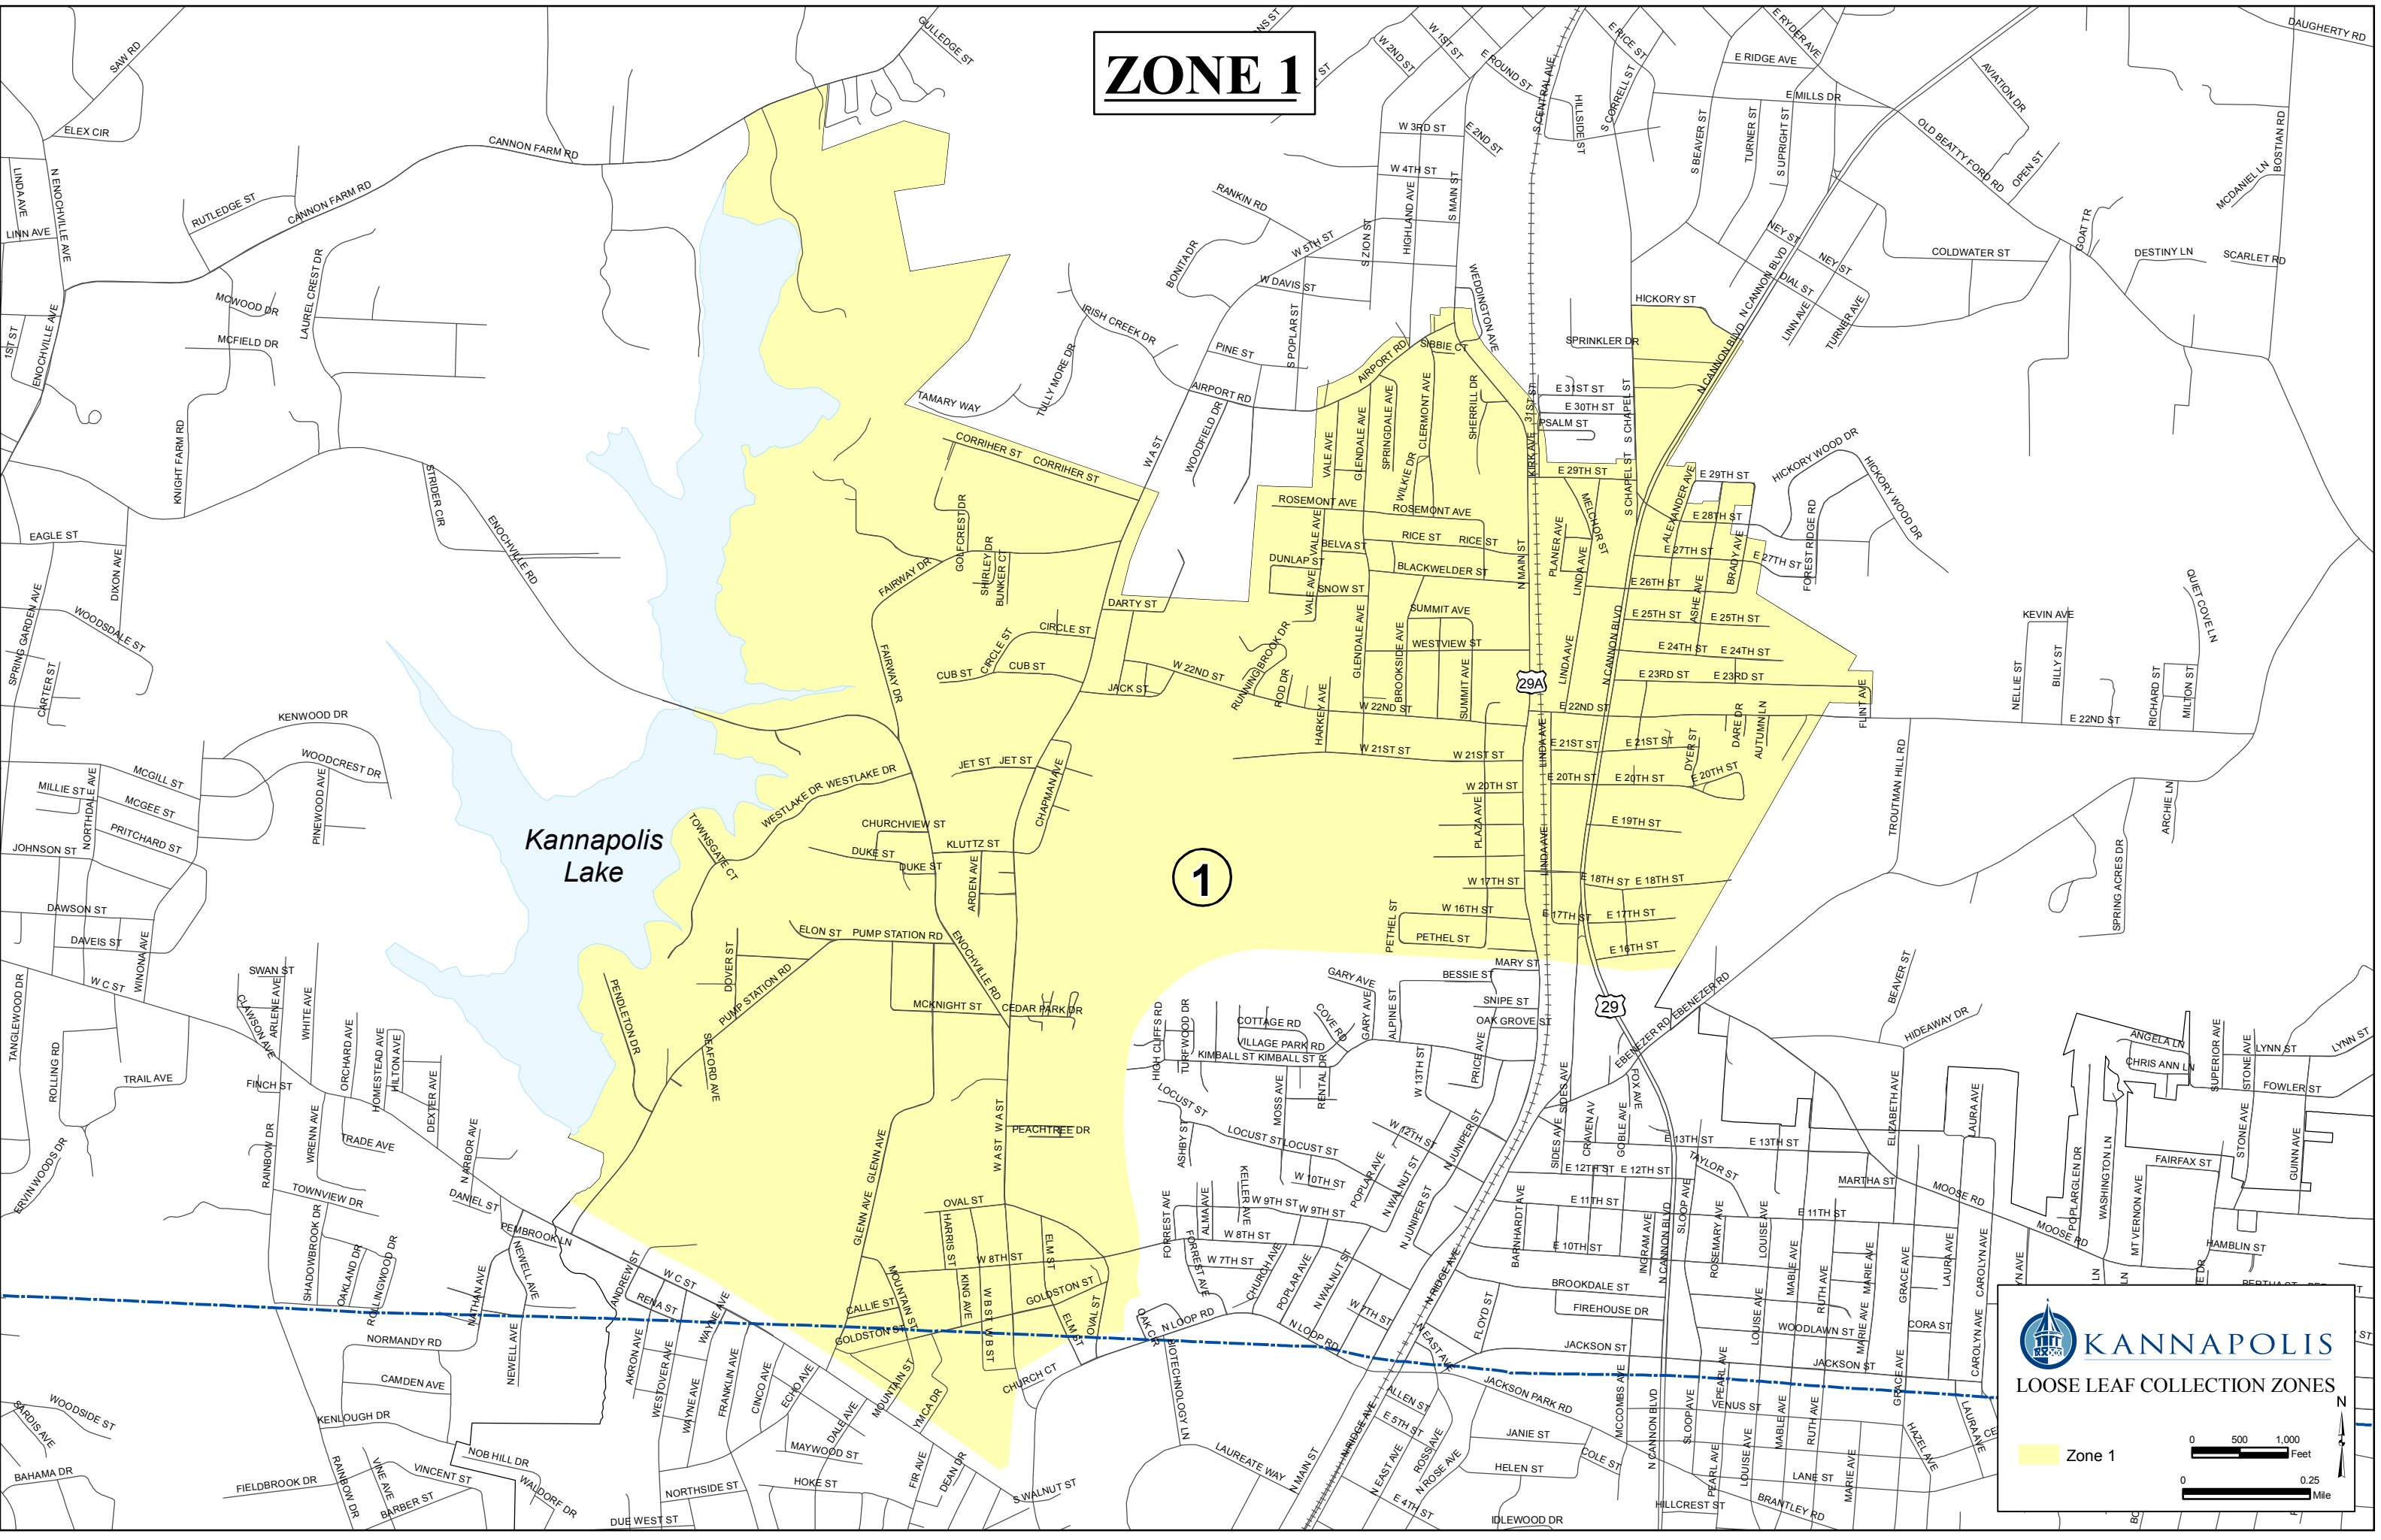

ZONE 1

KANNAPOLIS
LOOSE LEAF COLLECTION ZONES

Zone 1

0 500 1,000 Feet
0 0.25 Mile

N