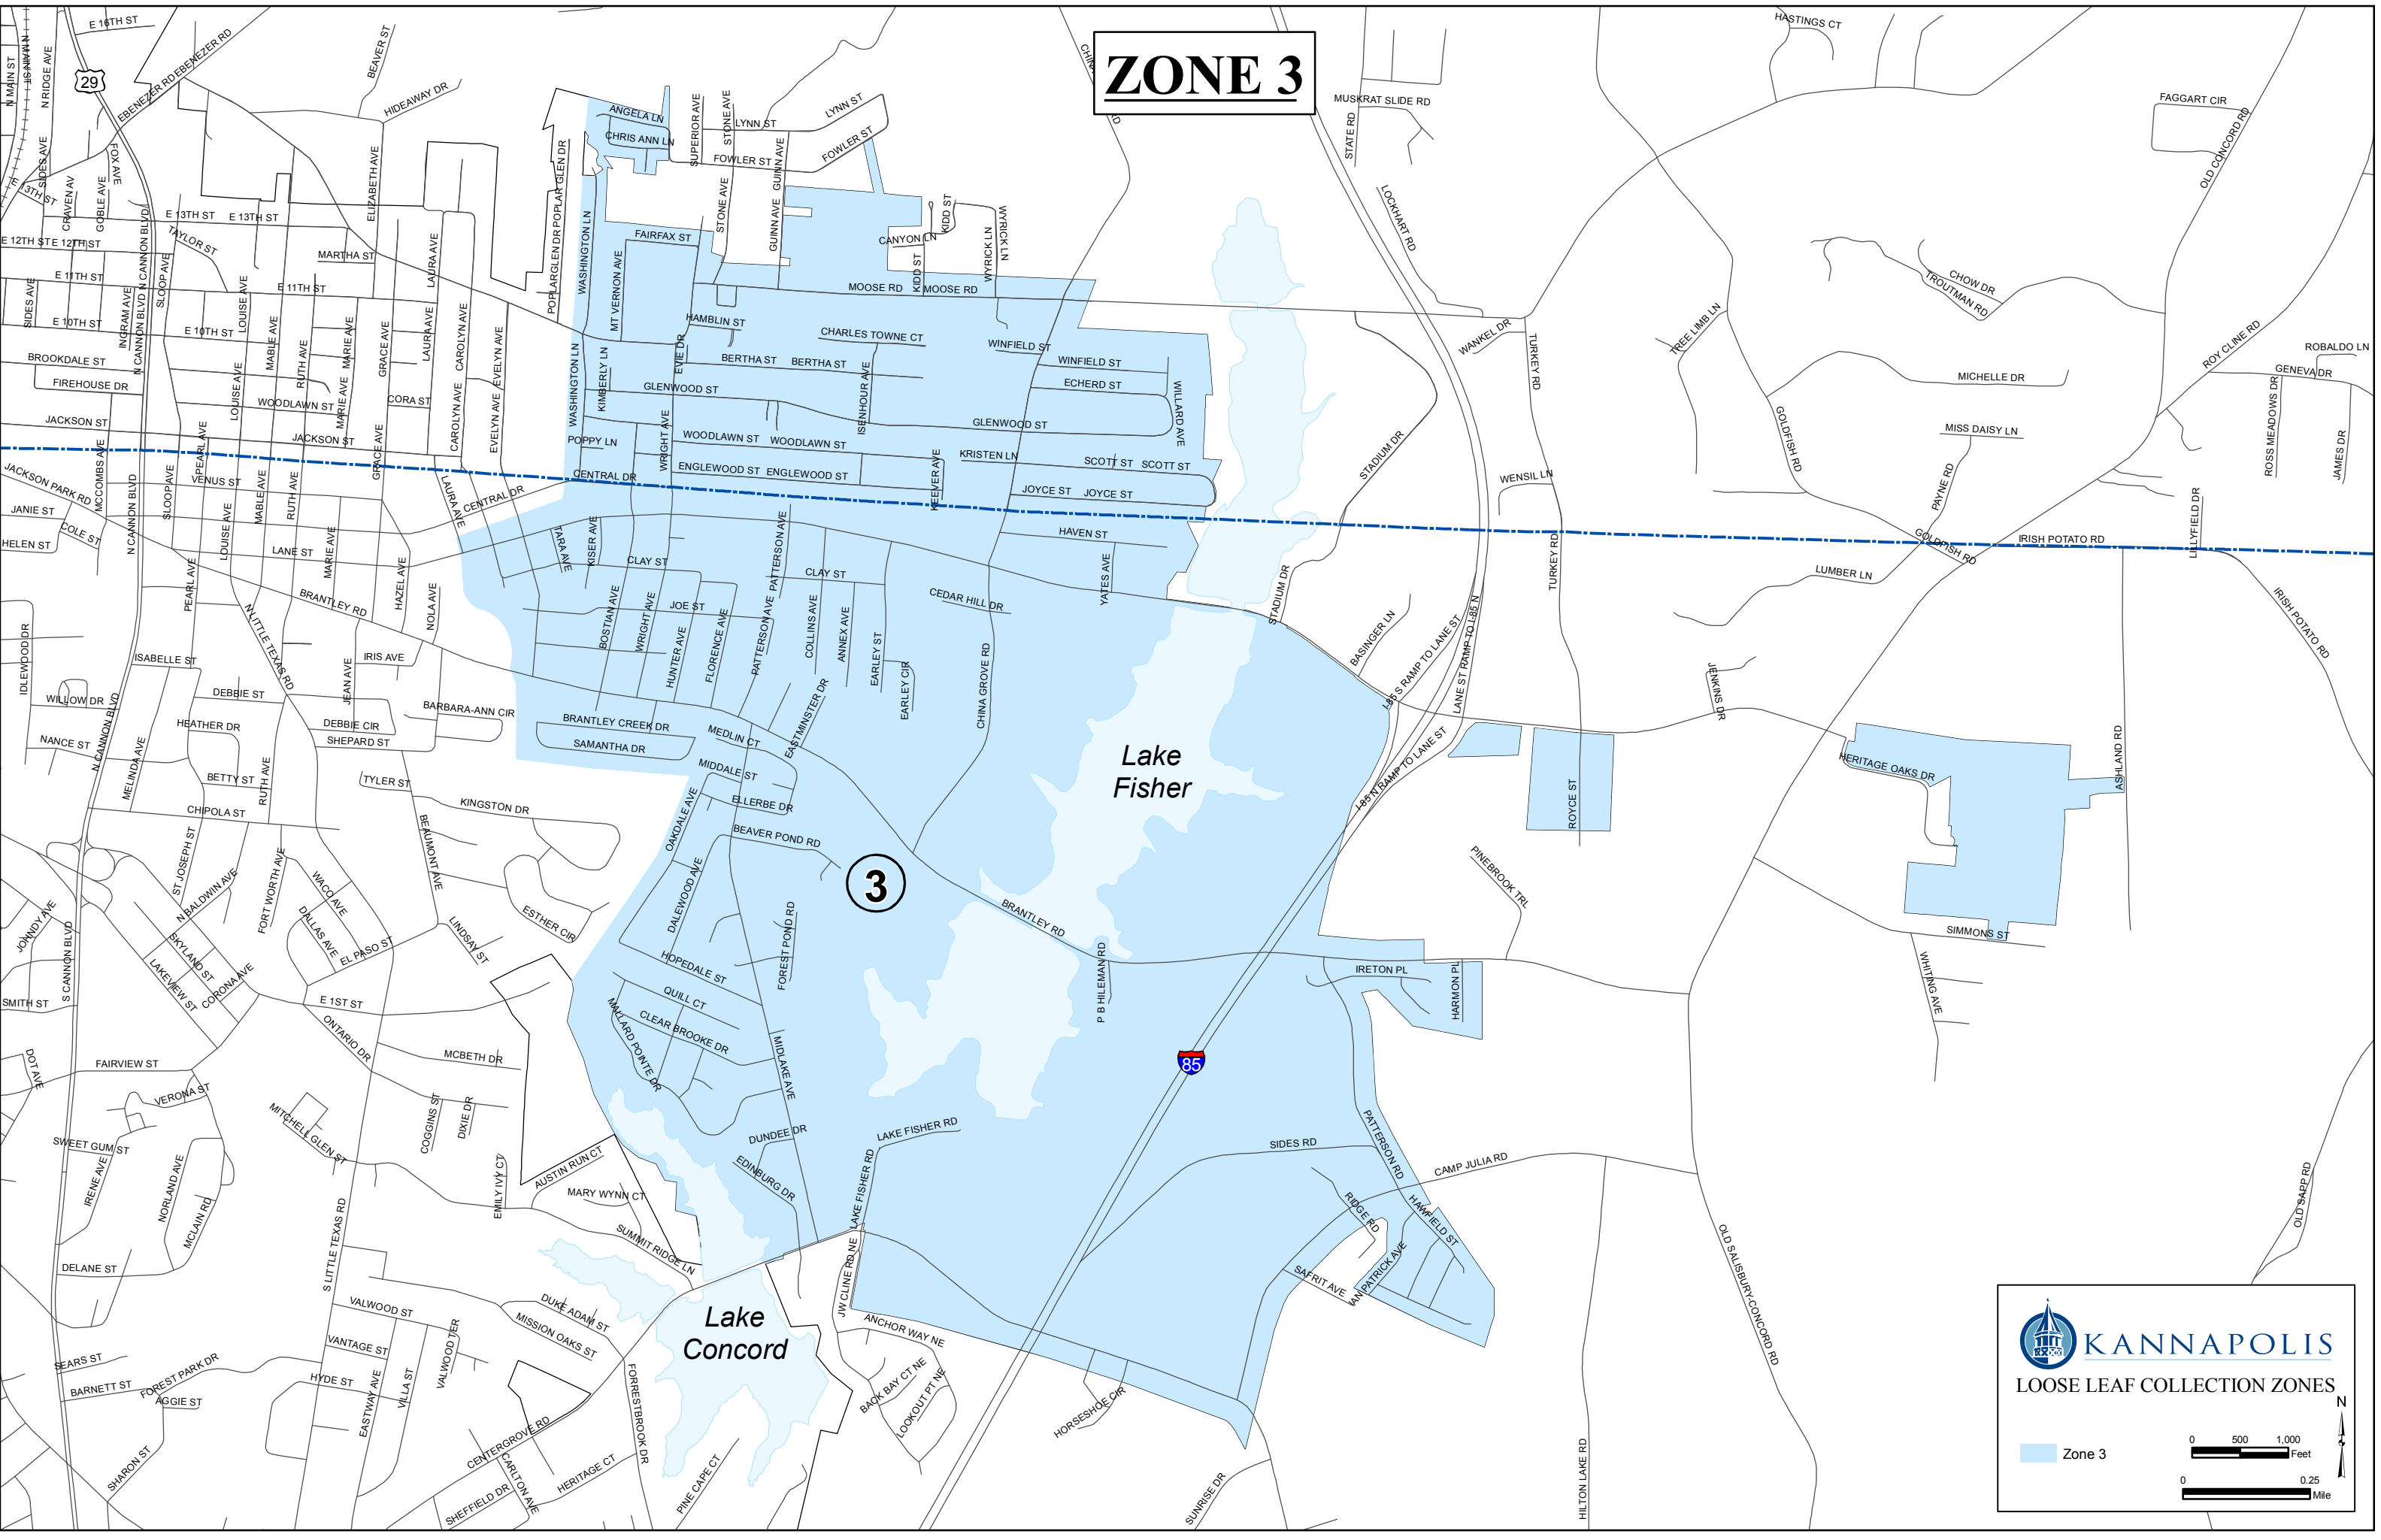

ZONE 3

KANNAPOLIS
LOOSE LEAF COLLECTION ZONES

Zone 3

0 500 1,000 Feet
0 0.25 Mile

N