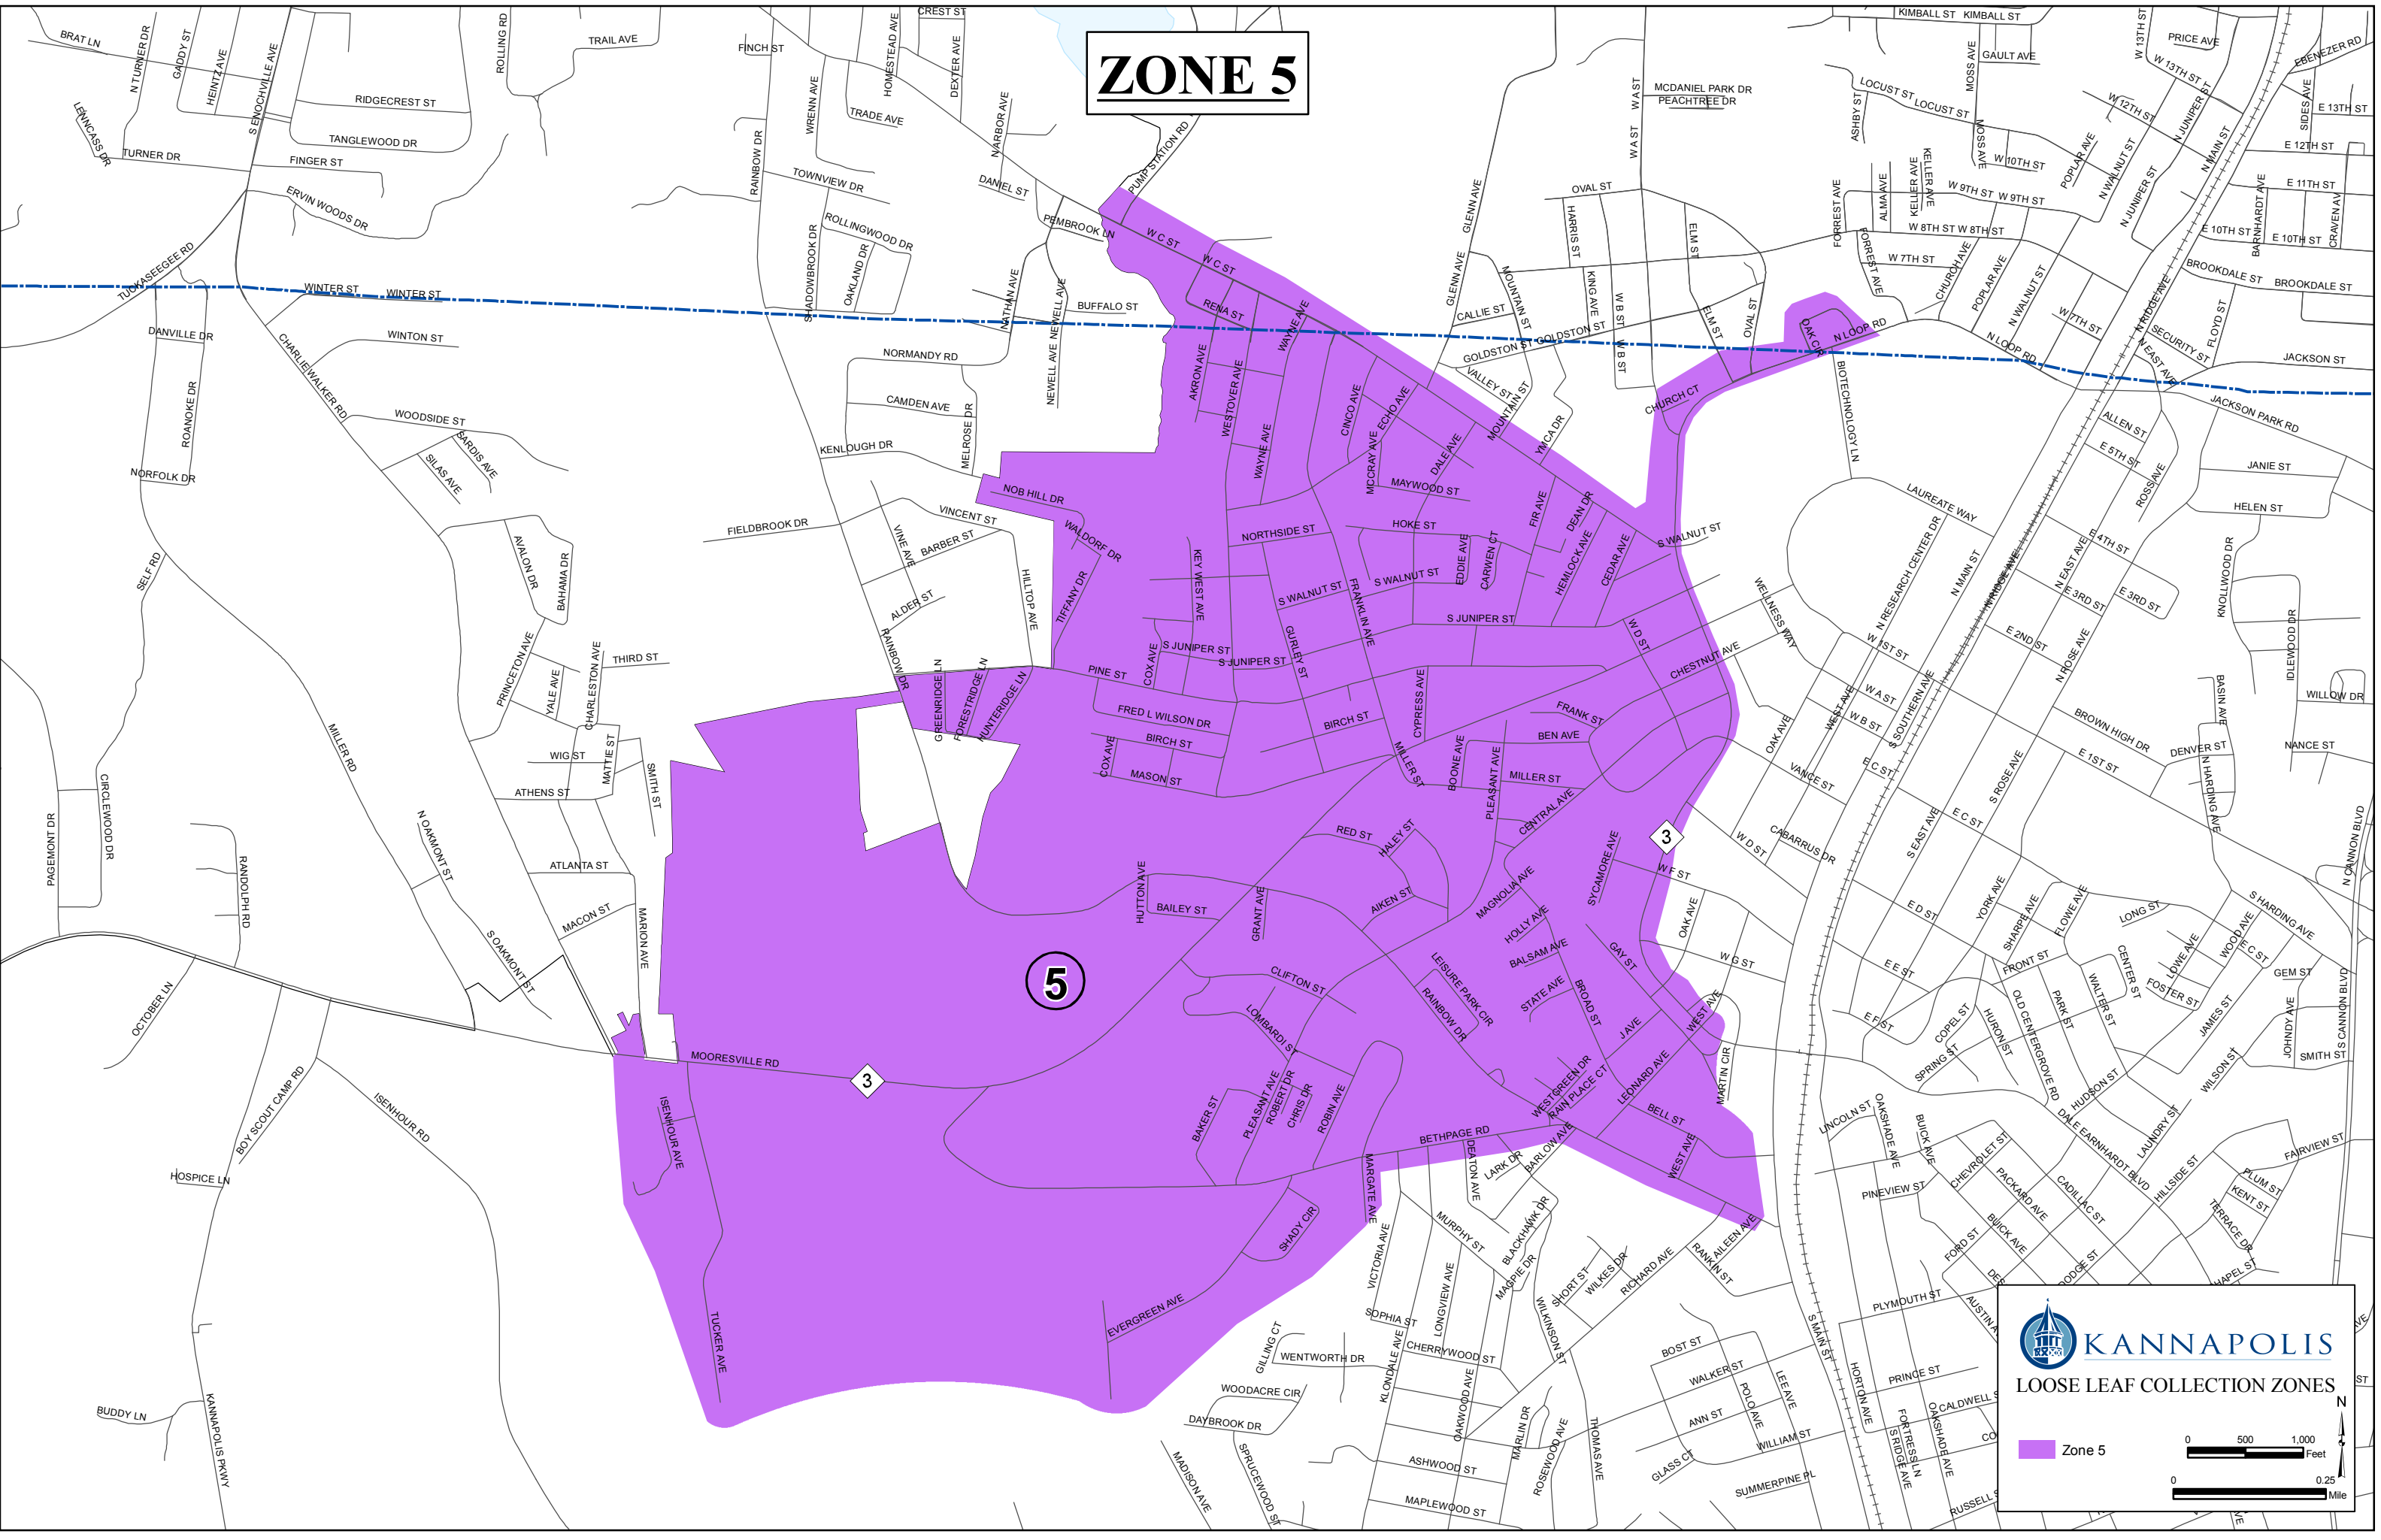

ZONE 5

 **KANNAPOLIS**
LOOSE LEAF COLLECTION ZONES

Zone 5

0 500 1,000 Feet
0 0.25 Mile