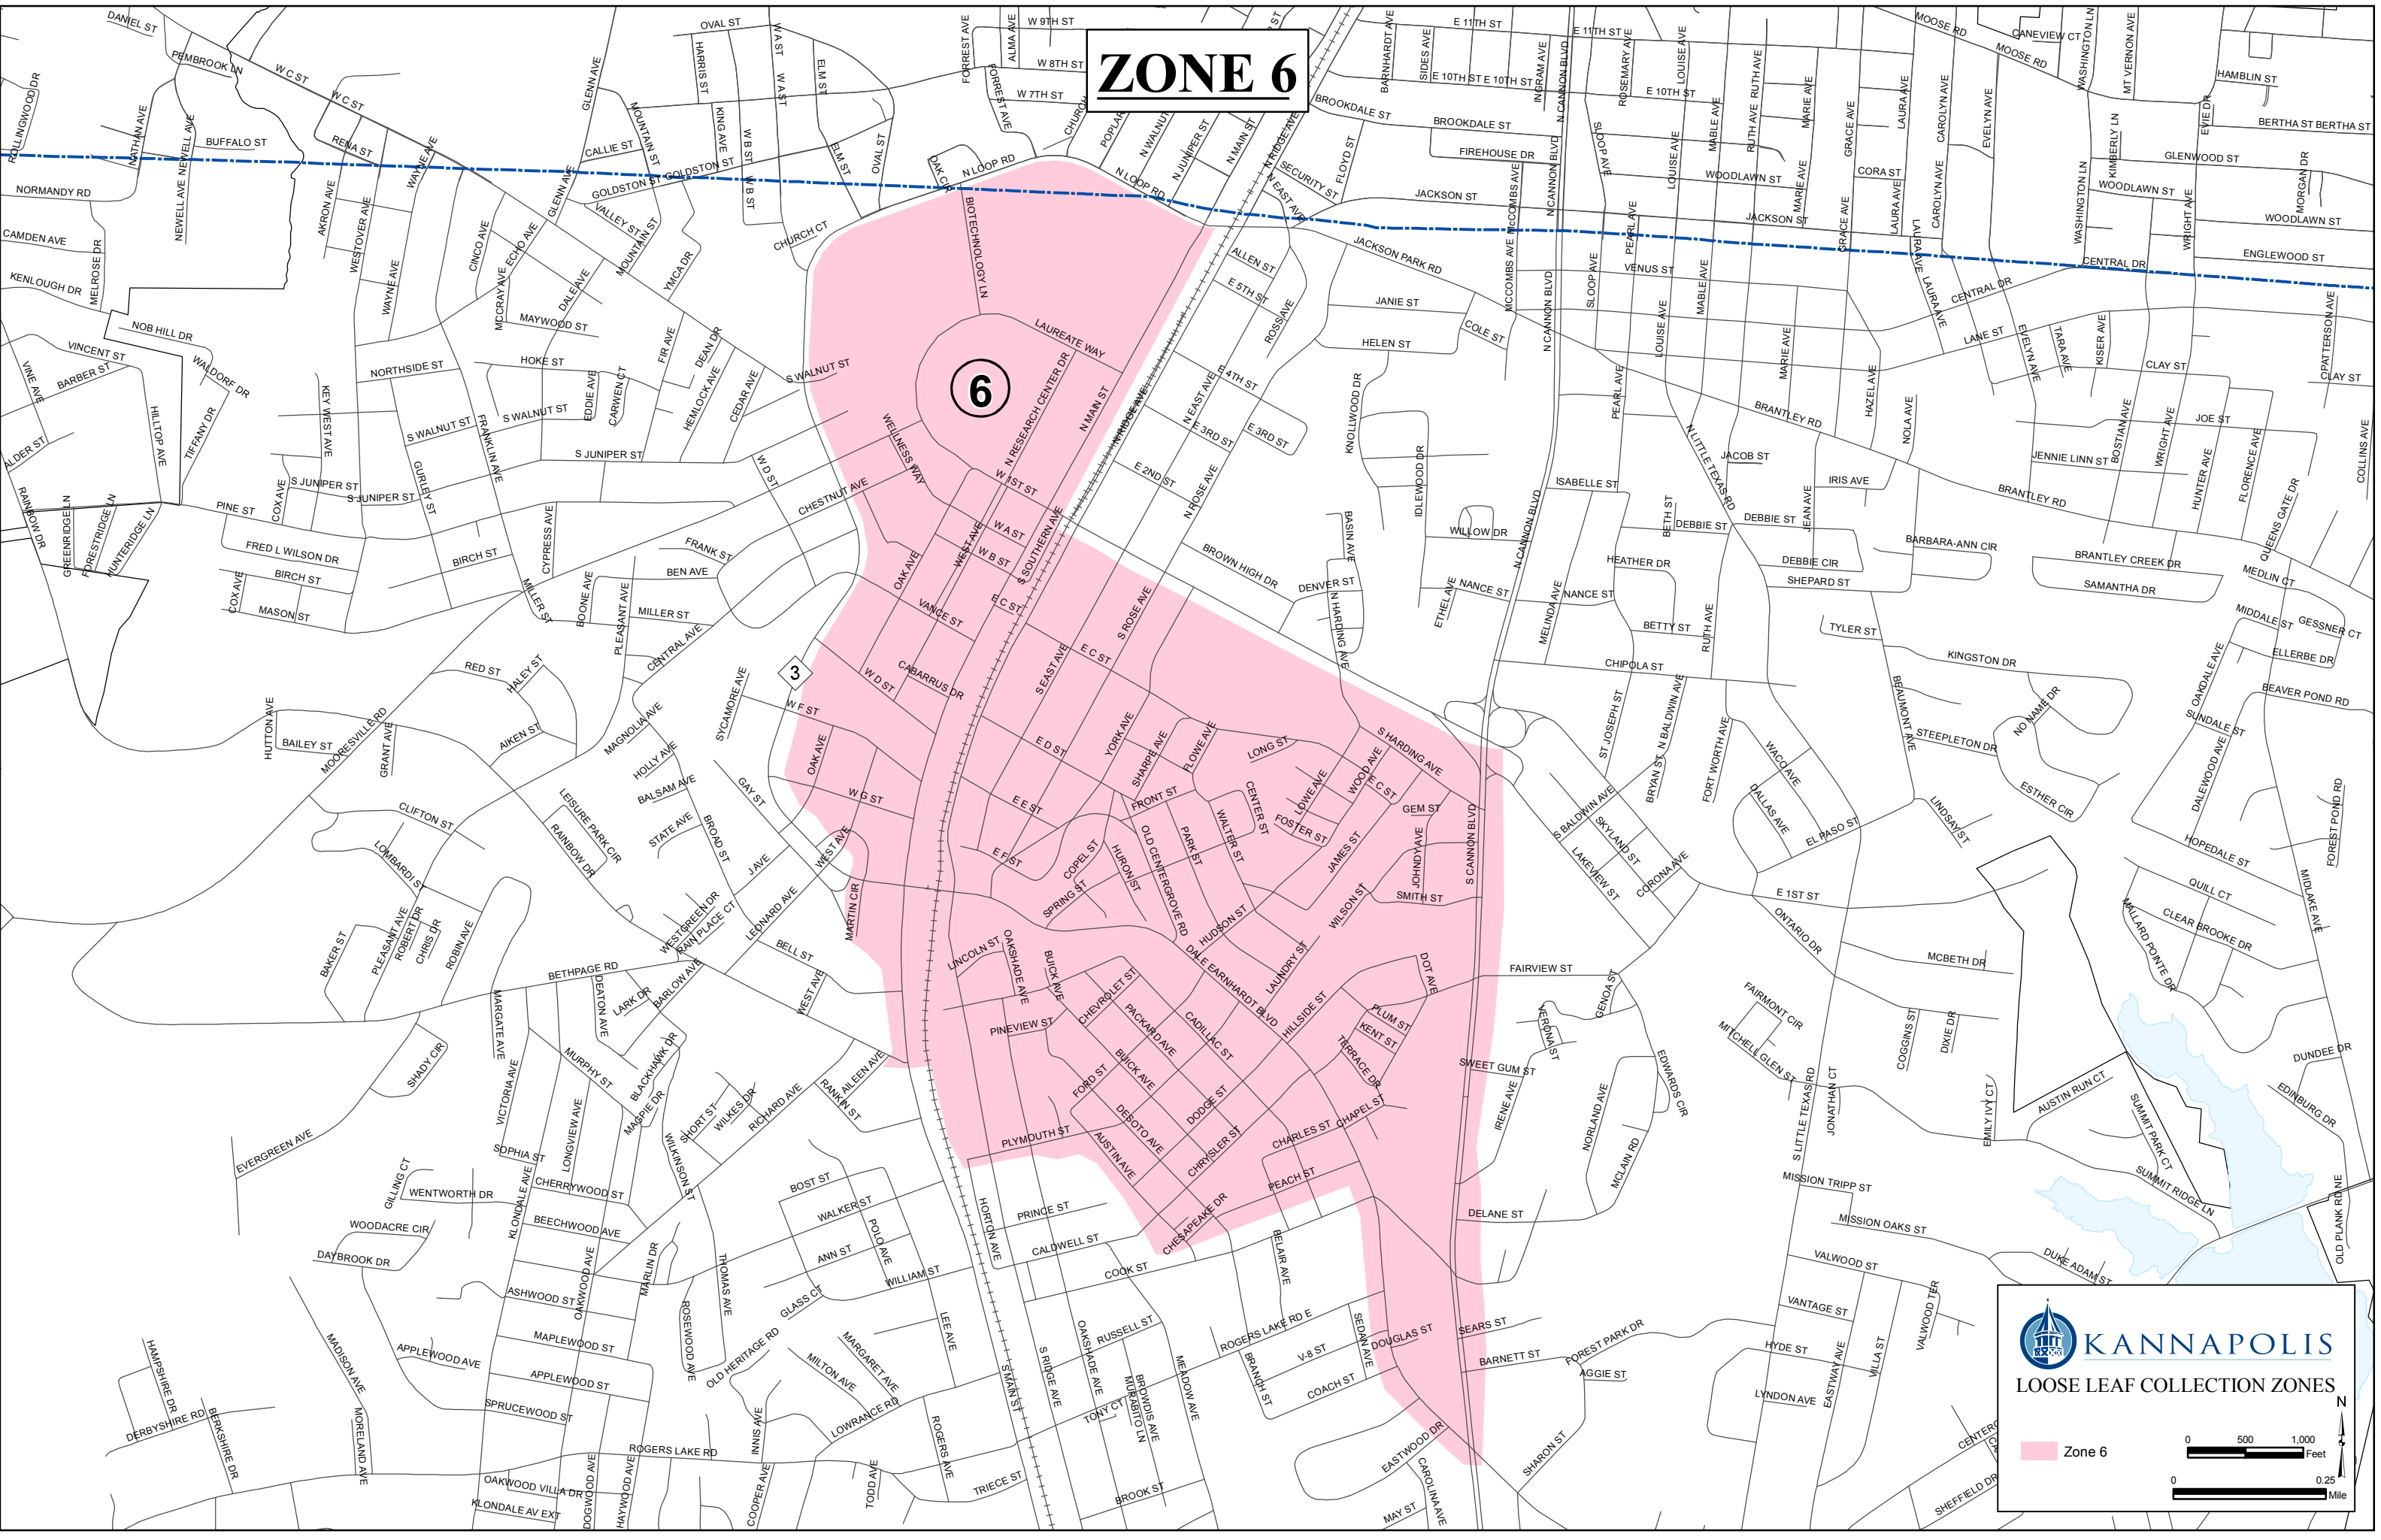

# ZONE 6

 **KANNAPOLIS**  
LOOSE LEAF COLLECTION ZONES

 Zone 6

0 500 1,000 Feet  
0 0.25 Mile