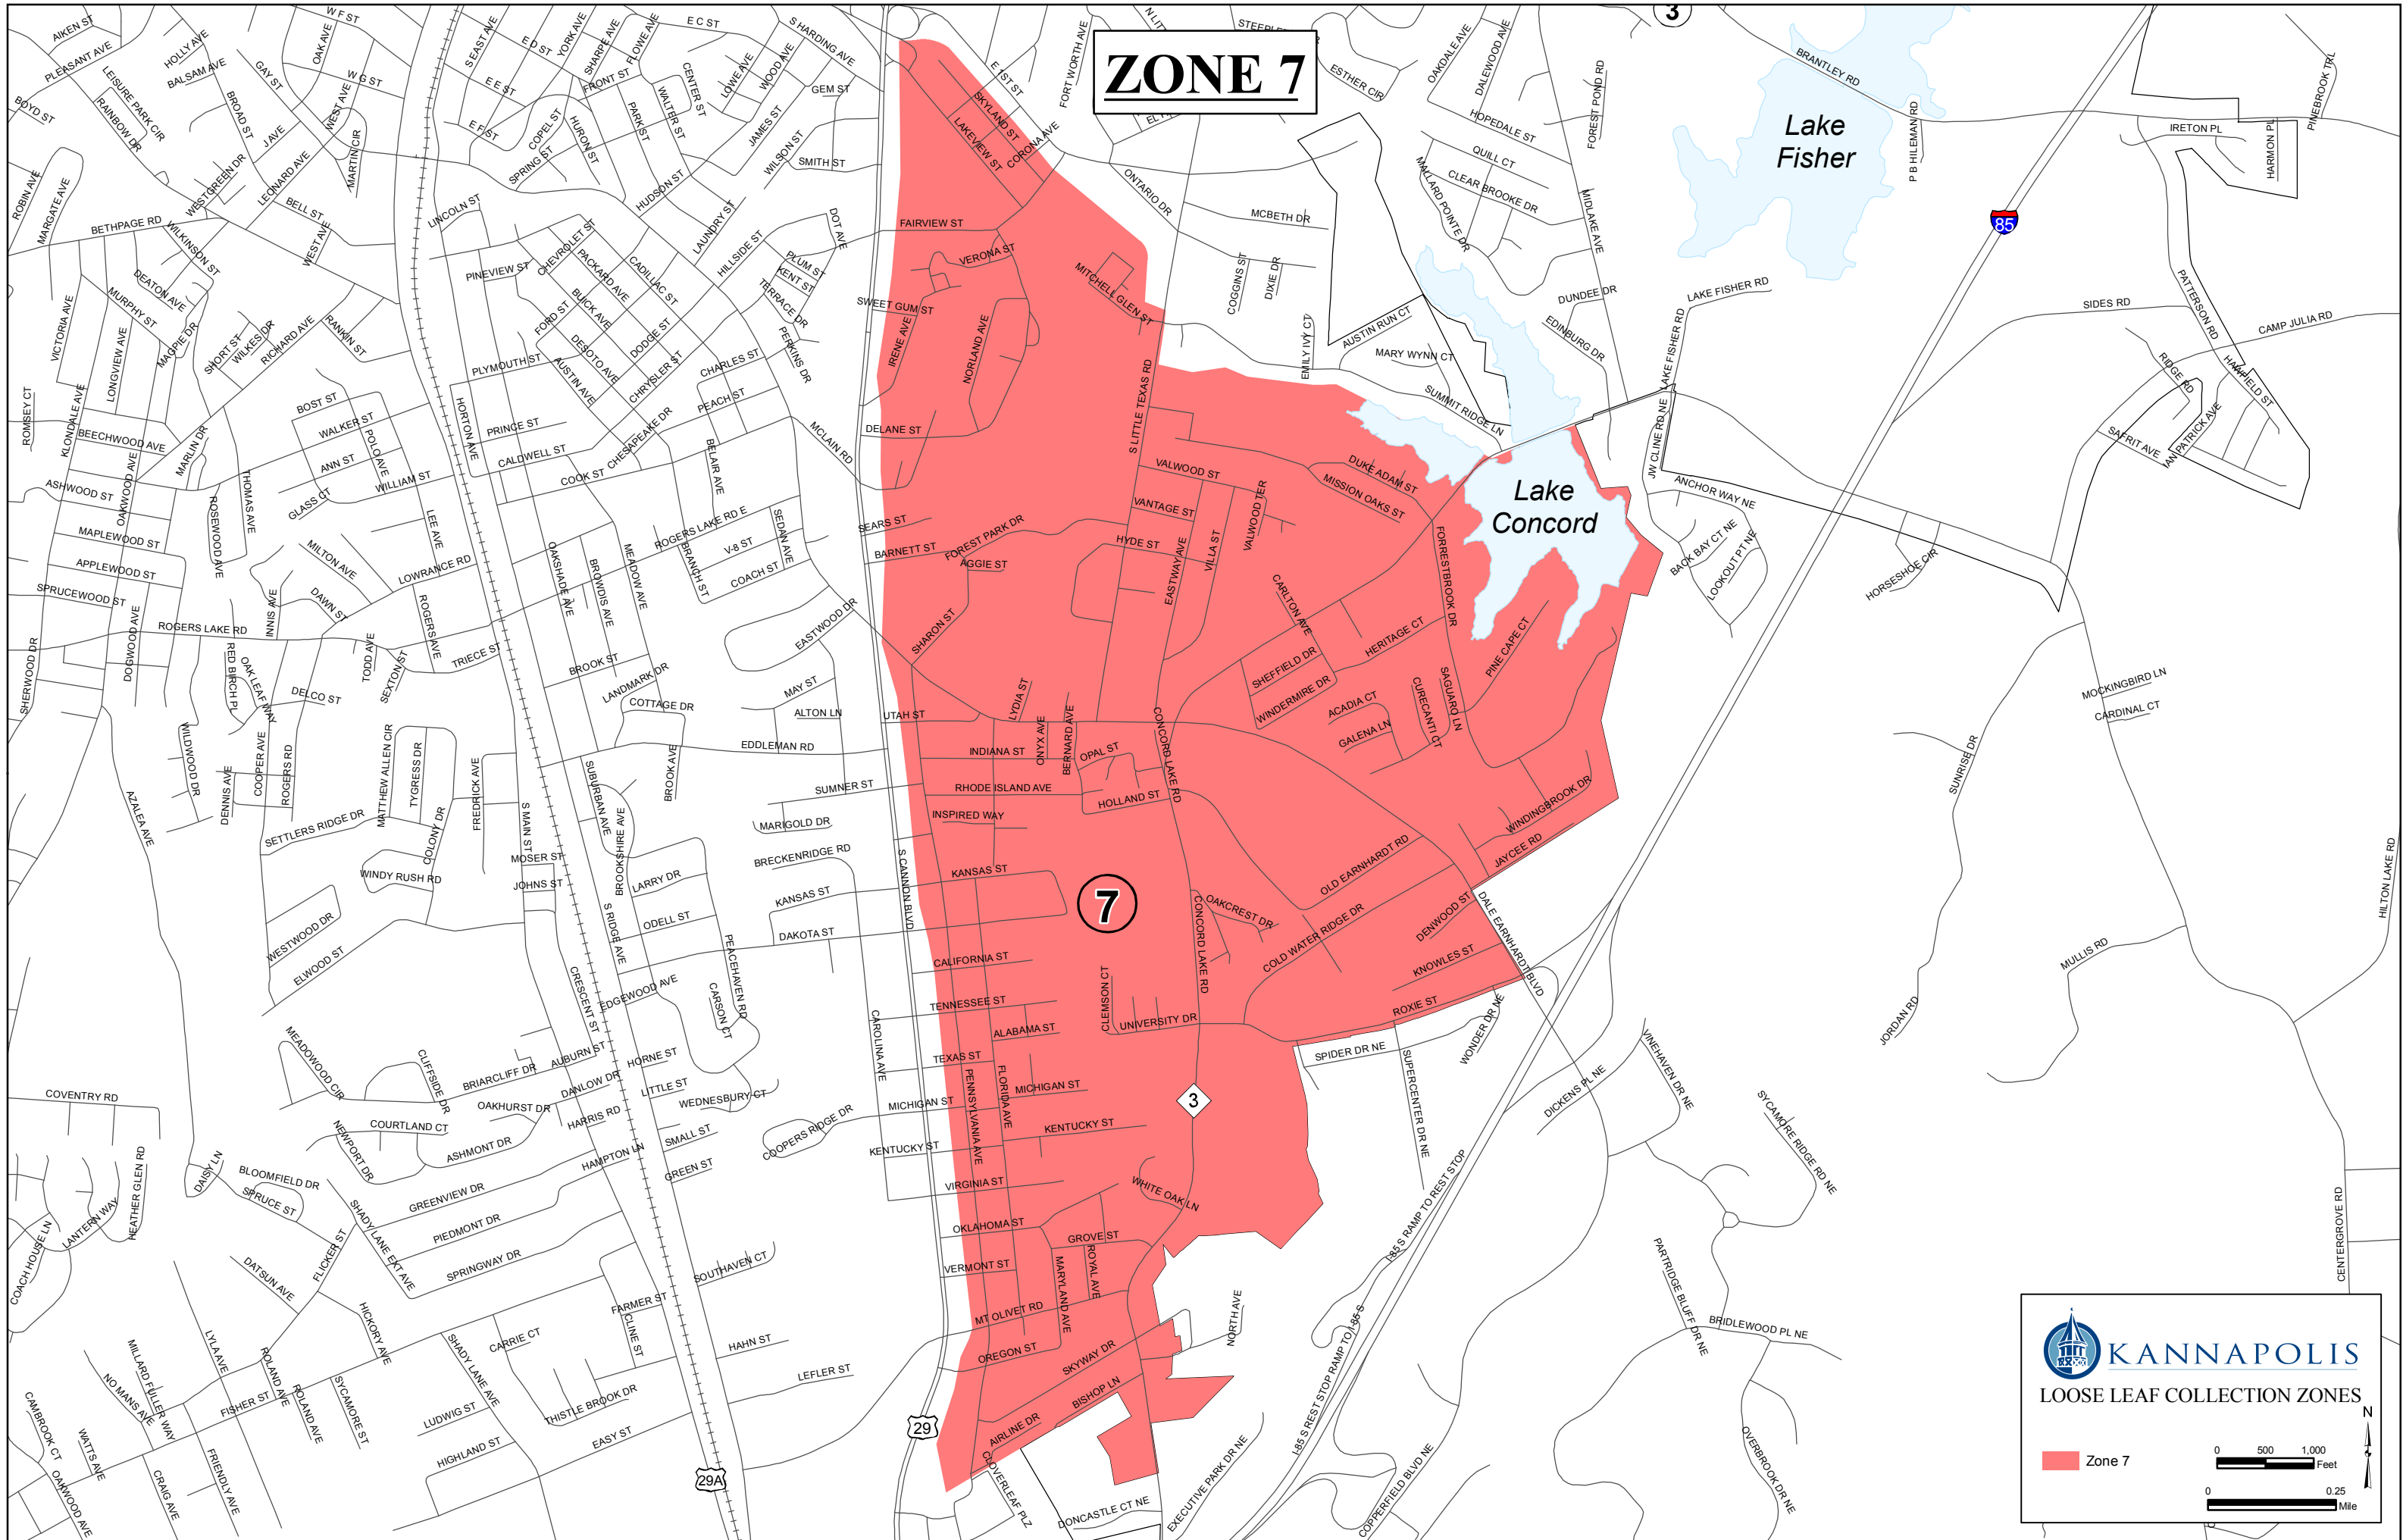

ZONE 7

 **KANNAPOLIS**
LOOSE LEAF COLLECTION ZONES

 Zone 7

0 500 1,000 Feet
0 0.25 Mile

N