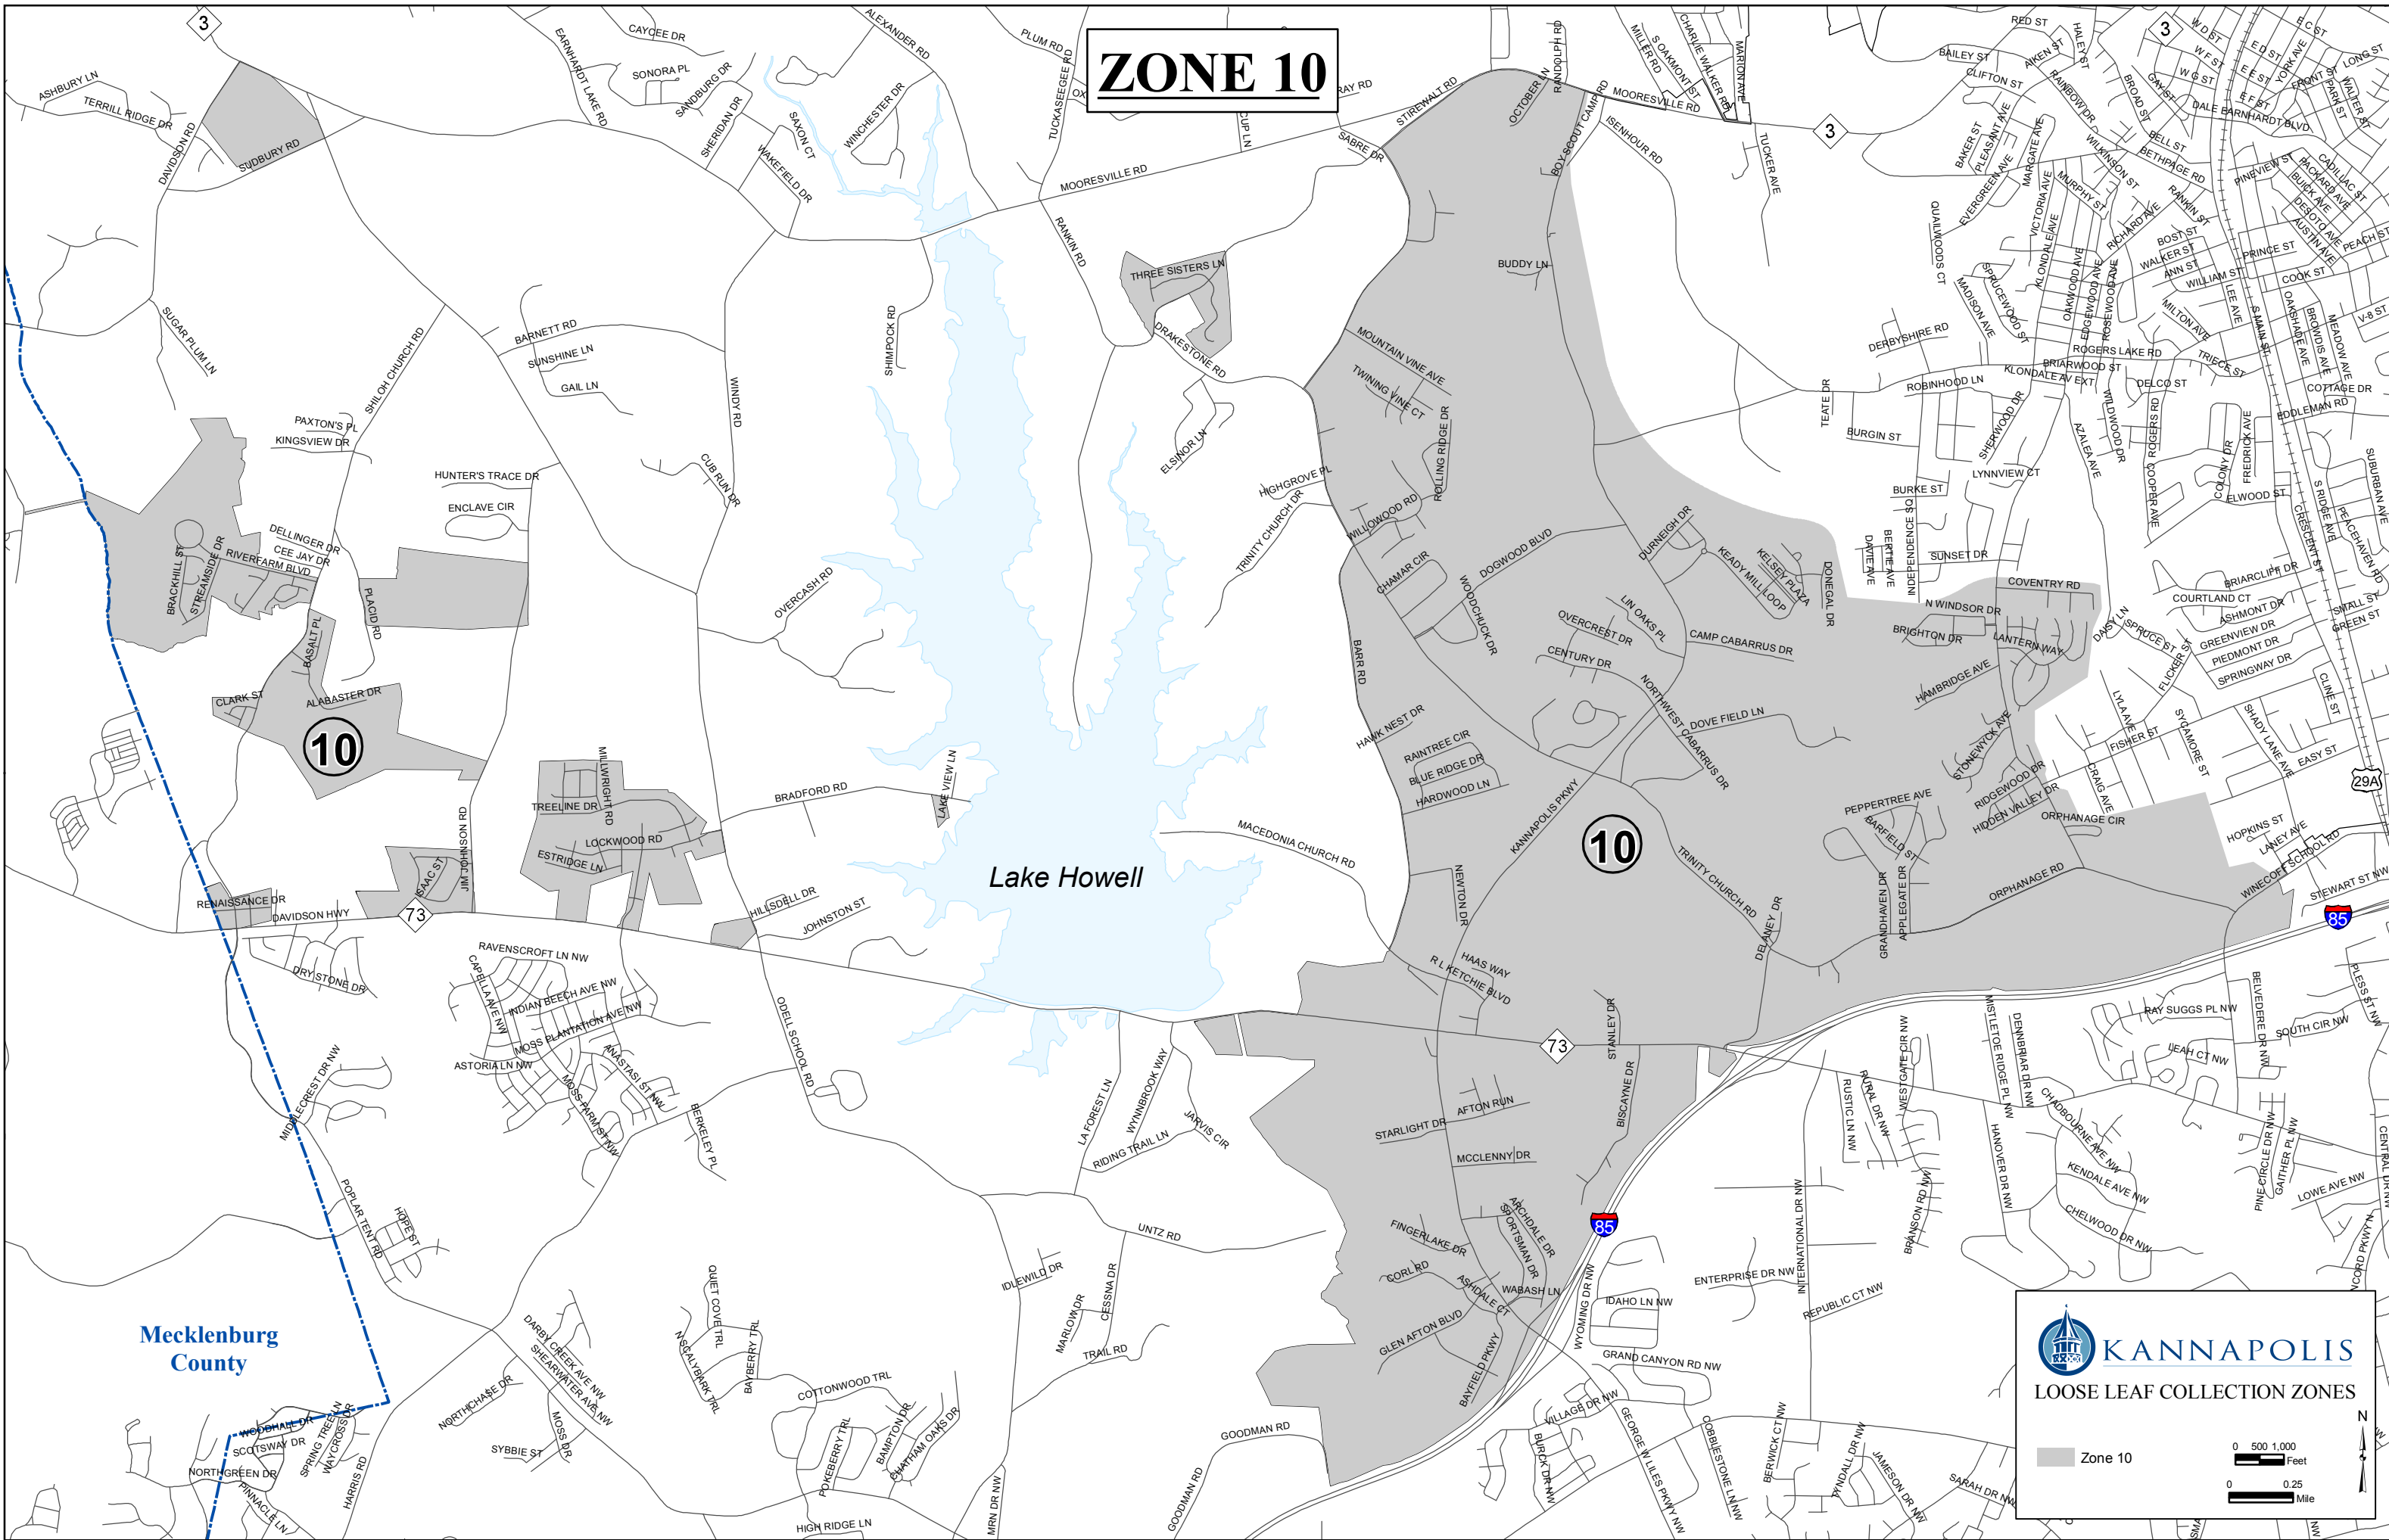

ZONE 10

Mecklenburg
County

KANNAPOLIS

LOOSE LEAF COLLECTION ZONES

Zone 10

0 500 1,000
Feet

0 0.25
Mile